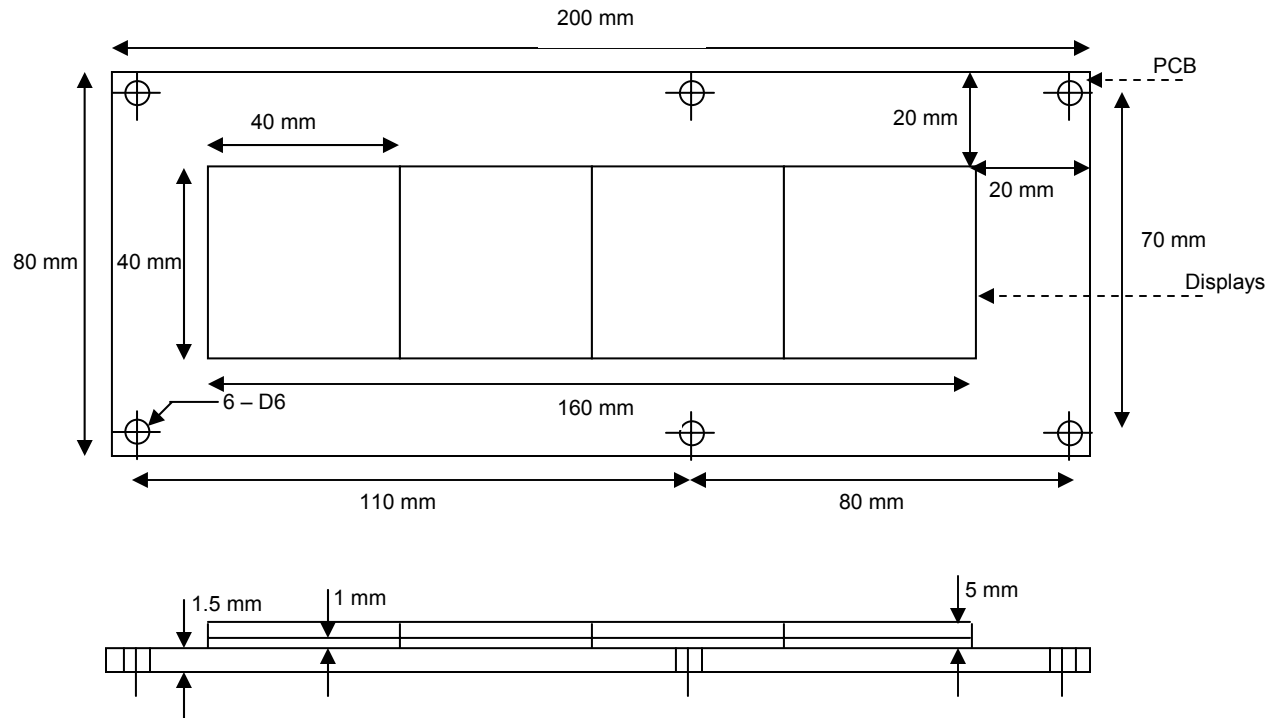

DOT MATRIX DISPLAY PROJECT
Assembly Dimension

1. Dot Matrix -2 Display Assembly Dimension

2. Dot Matrix -3 Display Assembly Dimension

3. Dot Matrix -4 Display Assembly Dimension

4. Dot Matrix – 5 Display Assembly Dimension

5. Dot Matrix – 6 Display Assembly Dimension

6. Dot Matrix – 7 Display Assembly Dimension

7. Dot Matrix – 8 Display Assembly Dimension

Dot Matrix Display Alignment Jig Dimension

8) DMD1616V2 Series

All Dimensions are in mm
Display size 40 x 40 mm

8) DMD715H3 Series

All Dimensions are in mm

9) DMD715H5 Series

All Dimensions are in mm

10 DMD 720H3 Series

All Dimensions are in mm

11 DMD 720H5 Series

All Dimensions are in mm

12 DMD1410V3 Series

All Dimensions are in mm

13 DMD1415V3 Series

All Dimensions are in mm

14 DMD1415V5 Series

All Dimensions are in mm