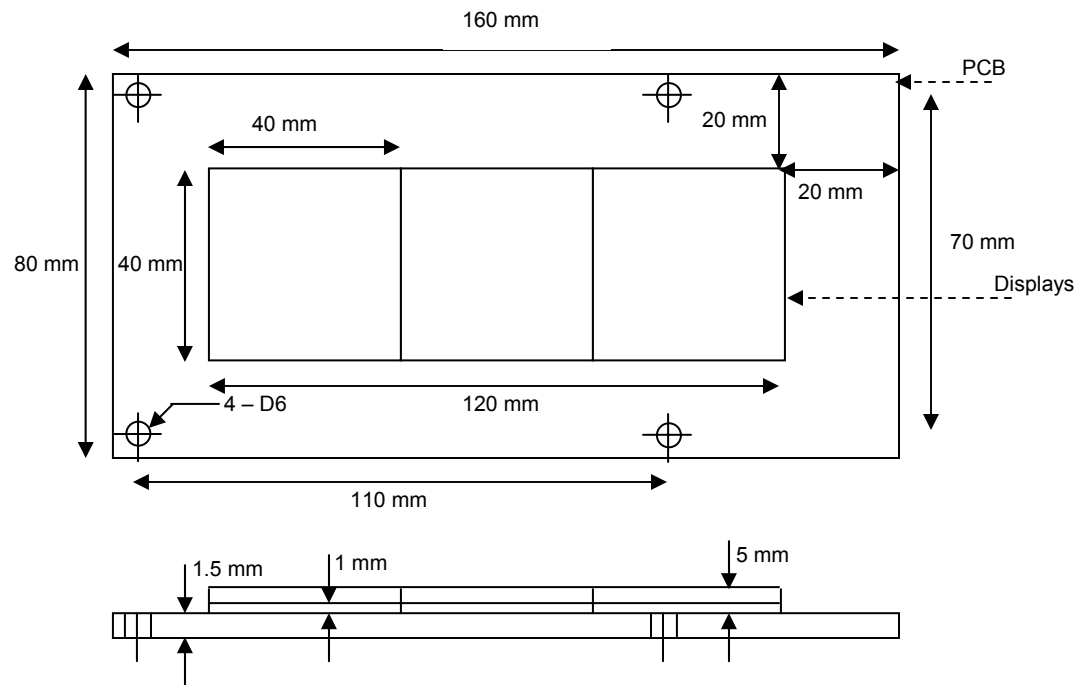

DOT MATRIX DISPLAY PROJECT
Assembly Dimension

1. Dot Matrix -2 Display Assembly Dimension

2. Dot Matrix -3 Display Assembly Dimension

3. Dot Matrix -4 Display Assembly Dimension

4. Dot Matrix – 5 Display Assembly Dimension

5. Dot Matrix – 6 Display Assembly Dimension

6. Dot Matrix – 7 Display Assembly Dimension

7. Dot Matrix – 8 Display Assembly Dimension

Dot Matrix Display Alignment Jig Dimension

8) DMD1616V2 Series

All Dimensions are in mm
Display size 40 x 40 mm

8) DMD715H3 Series

All Dimensions are in mm

9) DMD715H5 Series

All Dimensions are in mm

10 DMD 720H3 Series

All Dimensions are in mm

11 DMD 720H5 Series

All Dimensions are in mm

12 DMD1410V3 Series

All Dimensions are in mm

13 DMD1415V3 Series

All Dimensions are in mm

14 DMD1415V5 Series

All Dimensions are in mm