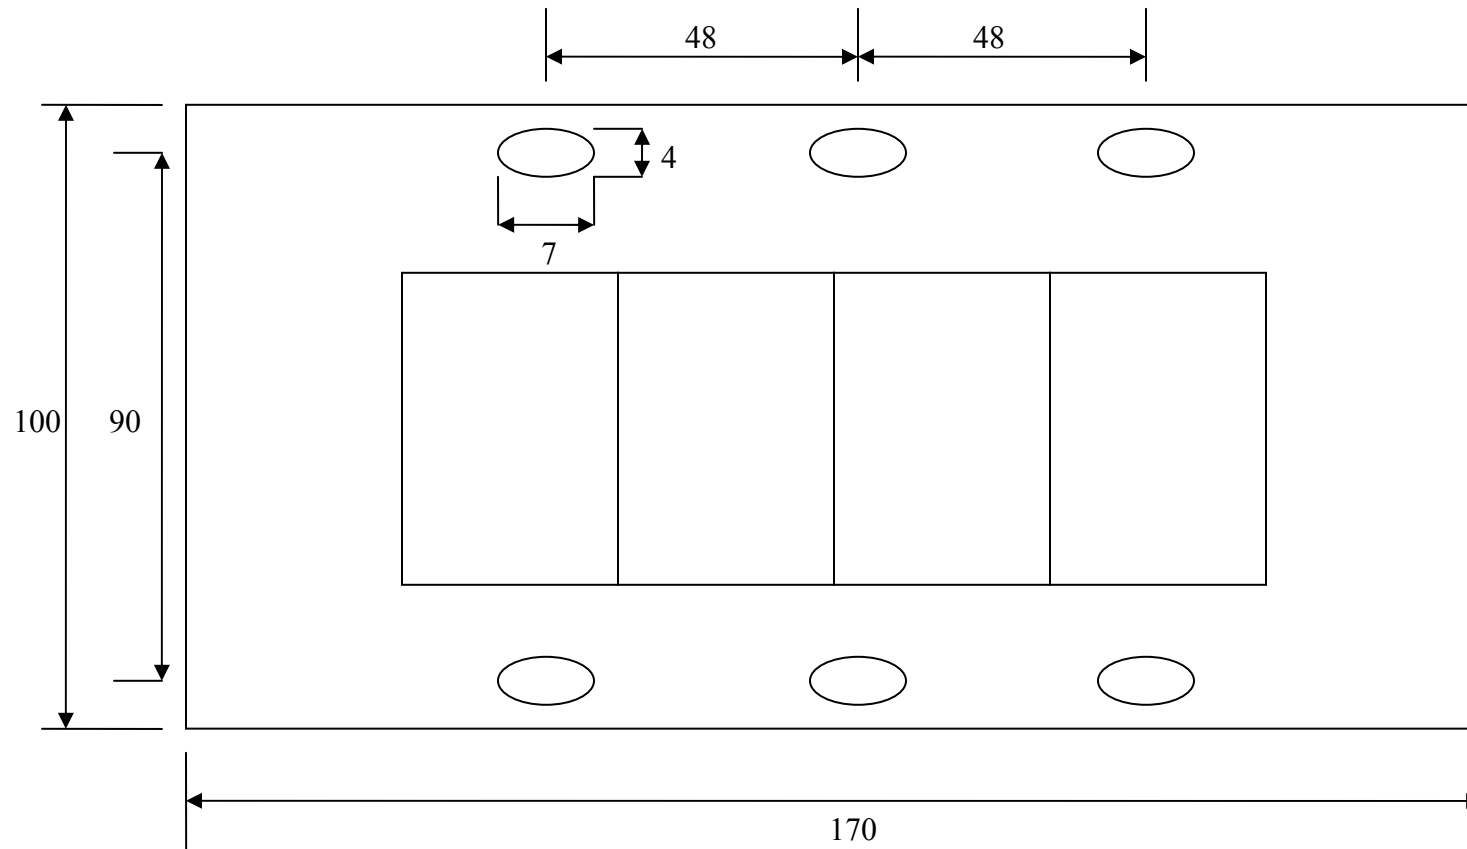

5. Dot Matrix – 6 Display Assembly Dimension

6. Dot Matrix – 7 Display Assembly Dimension

7. Dot Matrix – 8 Display Assembly Dimension

Dot Matrix Display Alignment Jig Dimension

8) DMD1616V2 Series

All Dimensions are in mm
Display size 40 x 40 mm

8) DMD715H3 Series

All Dimensions are in mm

9) DMD715H5 Series

All Dimensions are in mm

10 DMD 720H3 Series

All Dimensions are in mm

11 DMD 720H5 Series

All Dimensions are in mm

12 DMD1410V3 Series

All Dimensions are in mm

13 DMD1415V3 Series

All Dimensions are in mm

14 DMD1415V5 Series

All Dimensions are in mm