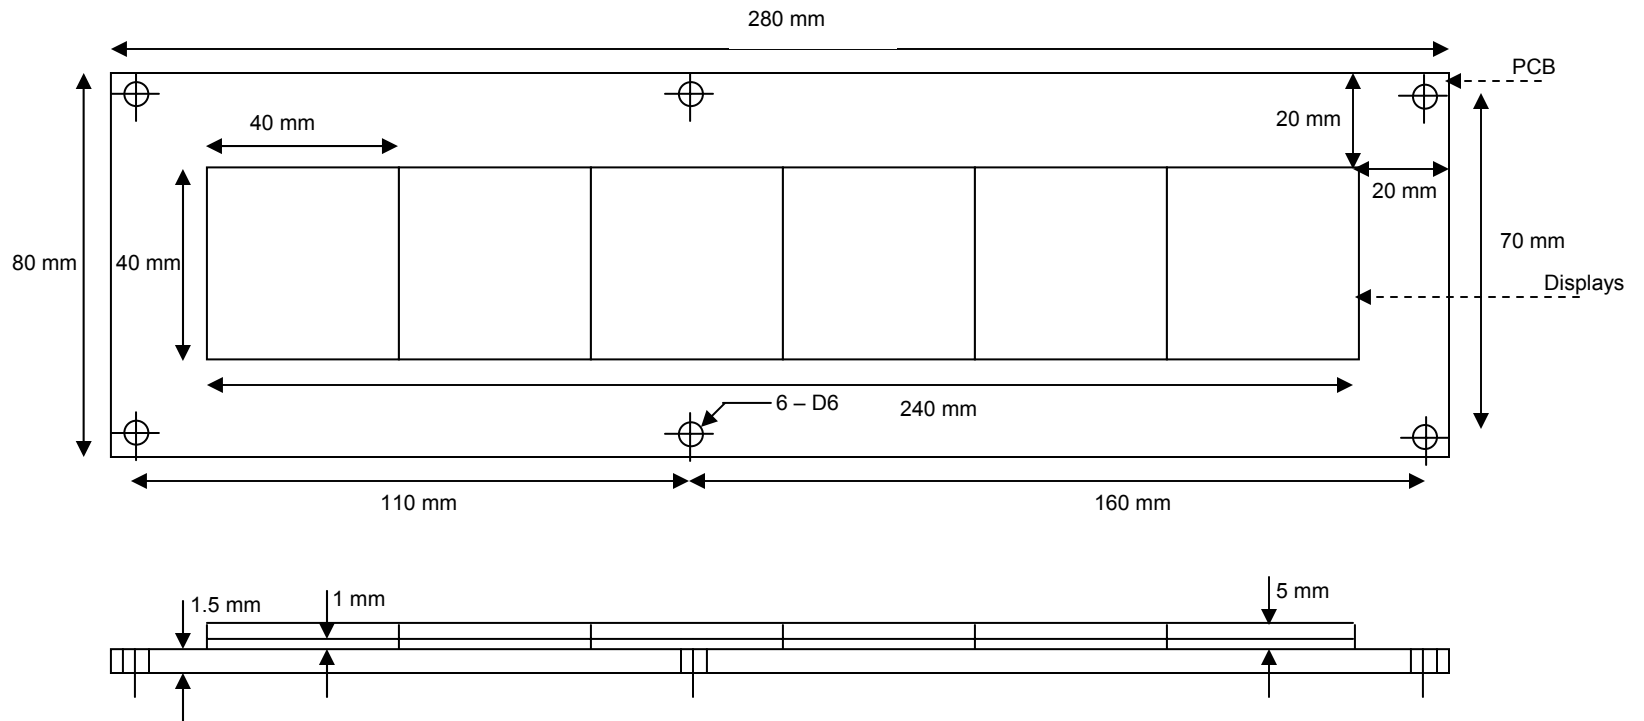

DOT MATRIX DISPLAY PROJECT
Assembly Dimension

1. Dot Matrix -2 Display Assembly Dimension

2. Dot Matrix -3 Display Assembly Dimension

3. Dot Matrix -4 Display Assembly Dimension

4. Dot Matrix – 5 Display Assembly Dimension

5. Dot Matrix – 6 Display Assembly Dimension

6. Dot Matrix – 7 Display Assembly Dimension

7. Dot Matrix – 8 Display Assembly Dimension

Dot Matrix Display Alignment Jig Dimension

8) DMD1616V2 Series

All Dimensions are in mm
Display size 40 x 40 mm

8) DMD715H3 Series

All Dimensions are in mm

9) DMD715H5 Series

All Dimensions are in mm

10 DMD 720H3 Series

All Dimensions are in mm

11 DMD 720H5 Series

All Dimensions are in mm

12 DMD1410V3 Series

All Dimensions are in mm

13 DMD1415V3 Series

All Dimensions are in mm

14 DMD1415V5 Series

All Dimensions are in mm