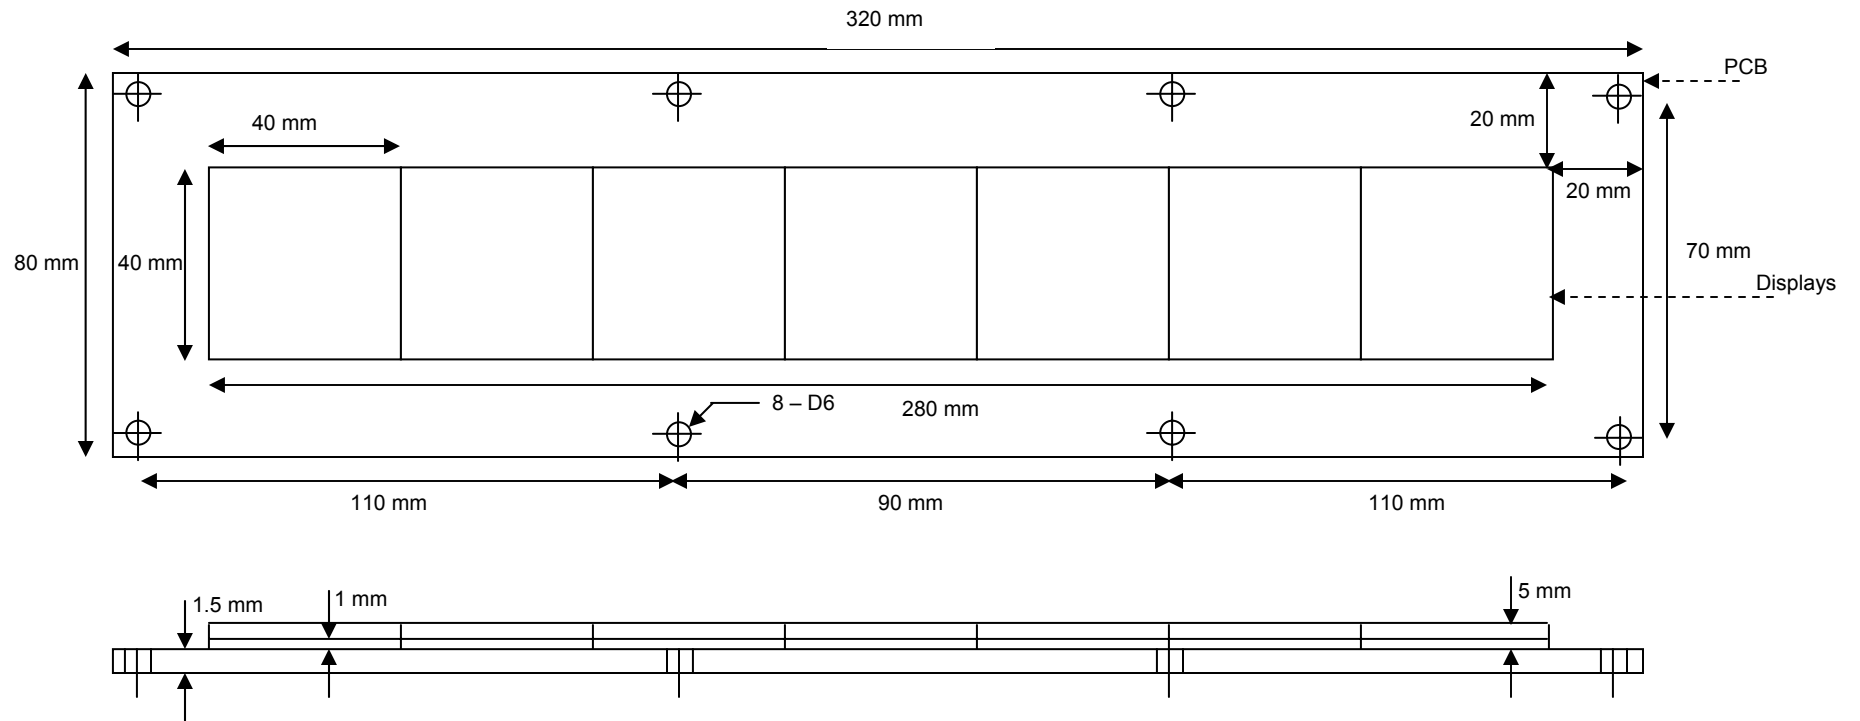

DOT MATRIX DISPLAY PROJECT
Assembly Dimension

1. Dot Matrix -2 Display Assembly Dimension

2. Dot Matrix -3 Display Assembly Dimension

3. Dot Matrix -4 Display Assembly Dimension

4. Dot Matrix – 5 Display Assembly Dimension

5. Dot Matrix – 6 Display Assembly Dimension

6. Dot Matrix – 7 Display Assembly Dimension

7. Dot Matrix – 8 Display Assembly Dimension

Dot Matrix Display Alignment Jig Dimension

8) DMD1616V2 Series

All Dimensions are in mm
Display size 40 x 40 mm

8) DMD715H3 Series

All Dimensions are in mm

9) DMD715H5 Series

All Dimensions are in mm

10 DMD 720H3 Series

All Dimensions are in mm

11 DMD 720H5 Series

All Dimensions are in mm

12 DMD1410V3 Series

All Dimensions are in mm

13 DMD1415V3 Series

All Dimensions are in mm

14 DMD1415V5 Series

All Dimensions are in mm